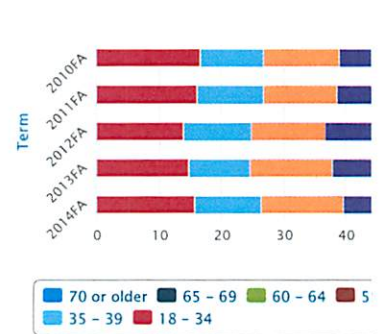

**Employee Demographics Dashboard**

The Employee Demographics Dashboard data is a fall snapshot of employee data submitted to the California Community College Chancellor's Office. The numbers represent employ at the time the data is submitted. Open positions are not included in the numbers.

Choose a val  
x

Employee Classification

Choose a value  
x

Employee Classification by Term

Number and Percent of Employees by Age and Term

Number and Percent of Employees by Gender and Term

Number and Percent of Employees by Ethnicity and Term